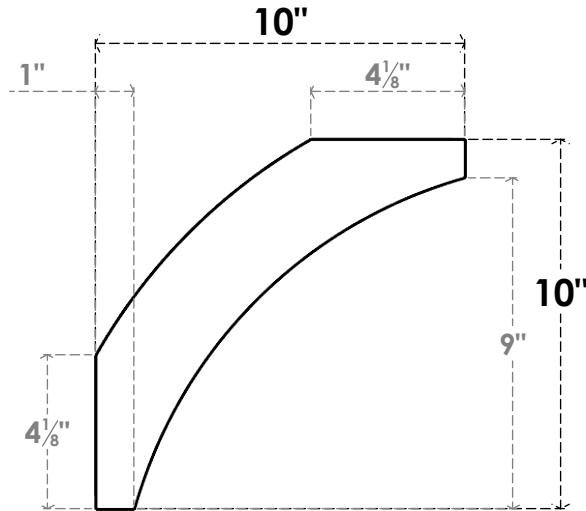

ITEM NUMBER: BRCPC060X10000X10000THR

6"W X 10"D X 10"H THORTON ARCHITECTURAL GRADE PVC CLOSED KNEE BRACE

SIDE PROFILE

FRONT PROFILE

ISOMETRIC

EKENA MILLWORK
2300 WEST MAIN ST.
CLARKSVILLE, TX 75426
TOLL FREE: 866-607-0453
WWW.EKENAMILLWORK.COM