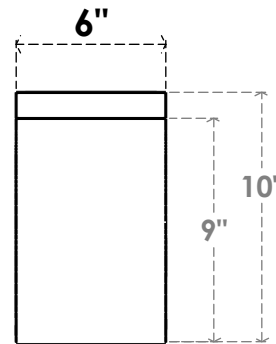

ITEM NUMBER: BRCPC060X10000X10000THR

6"W X 10"D X 10"H THORTON ARCHITECTURAL GRADE PVC CLOSED KNEE BRACE

SIDE PROFILE

FRONT PROFILE

ISOMETRIC

EKENA MILLWORK
2300 WEST MAIN ST.
CLARKSVILLE, TX 75426
TOLL FREE: 866-607-0453
WWW.EKENAMILLWORK.COM